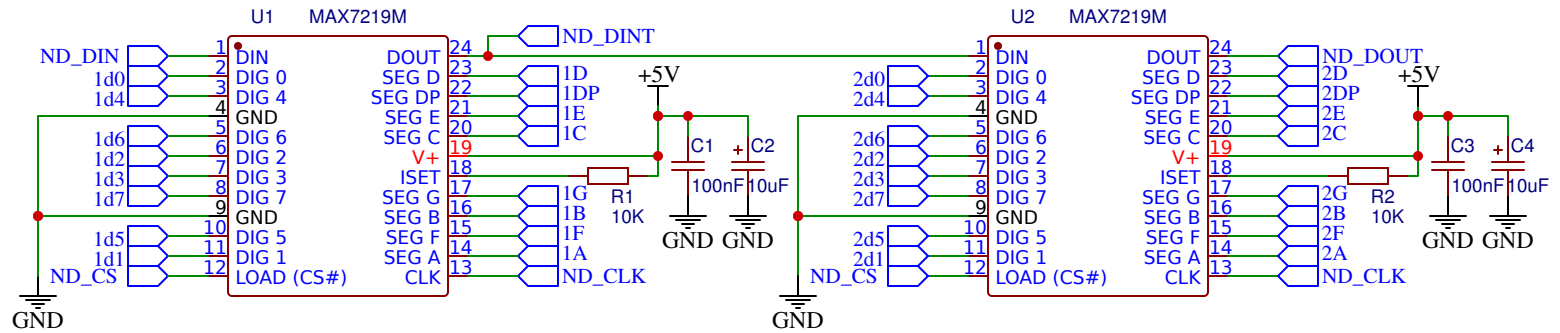

LED Numerical Display

TITLE: 16 Digit (2x2x4) LED Numerical Display Module		REV: 1.0
Company: K4ICY		Sheet: 1/1
Date: 2021-09-10		Drawn By: K4ICY