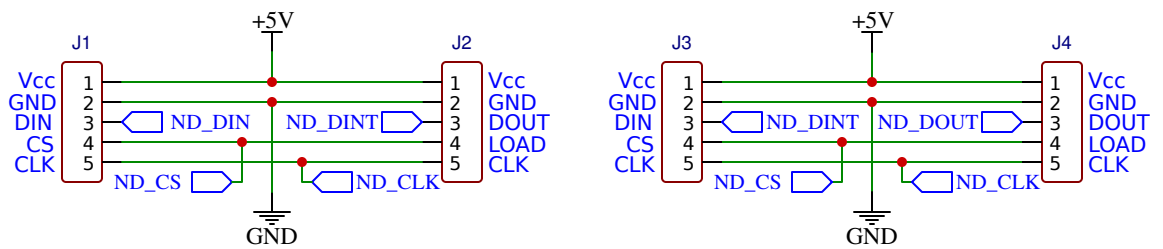

LED Numerical Display

TITLE: 16 Digit (2x2x4) LED Numerical Display Module		REV: 1.0
Company: K4ICY		Sheet: 1/1
Date: 2021-09-10		Drawn By: K4ICY