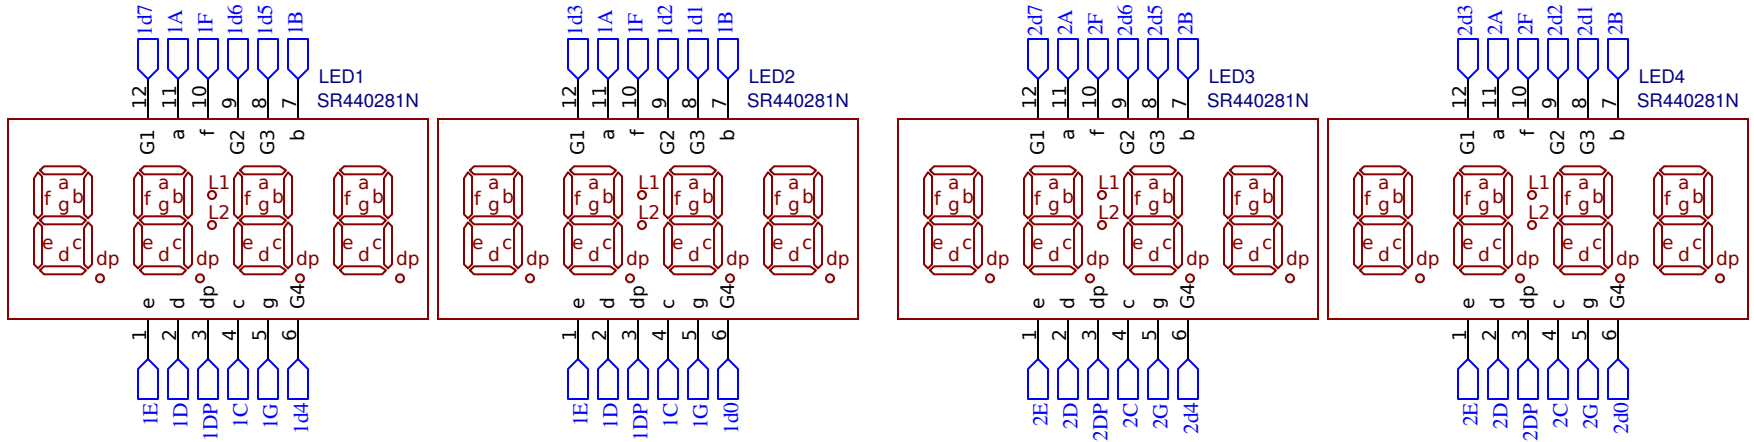

LED Numerical Display

TITLE: 16 Digit (2x2x4) LED Numerical Display Module		REV: 1.0
Company: K4ICY		Sheet: 1/1
Date: 2021-09-10		Drawn By: K4ICY